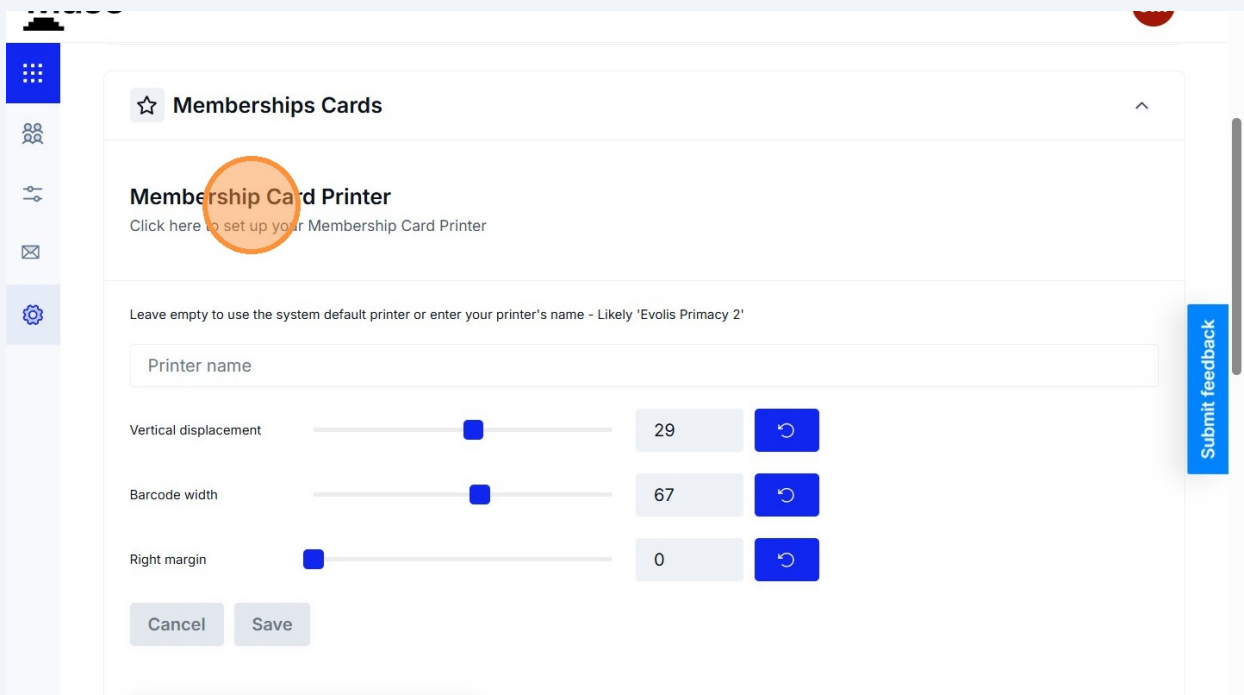

Setting Up Digital Membership Cards

Learn how to configure your organization's digital membership cards within the Muse Software portal. This guide walks you through uploading branding assets, selecting color schemes, and finalizing layout details to ensure a professional look for your members.

1 Click the blue North Star icon.

2 Click "Settings"

3 Select "Integrations" from the Setting tabs.

4 Click the caret to expand the Membership Cards section.

5 Click "Membership Card Printer" if you wish to provide members with physical cards. From here, you'll save your printer name, and image/barcode placement and margins.

Click "Save" when complete.

6

View a sample card with your configured layout, and "Test Print" to ensure the card meets your specifications.

7

Next, you'll manage the design of your Digital Membership Cards.