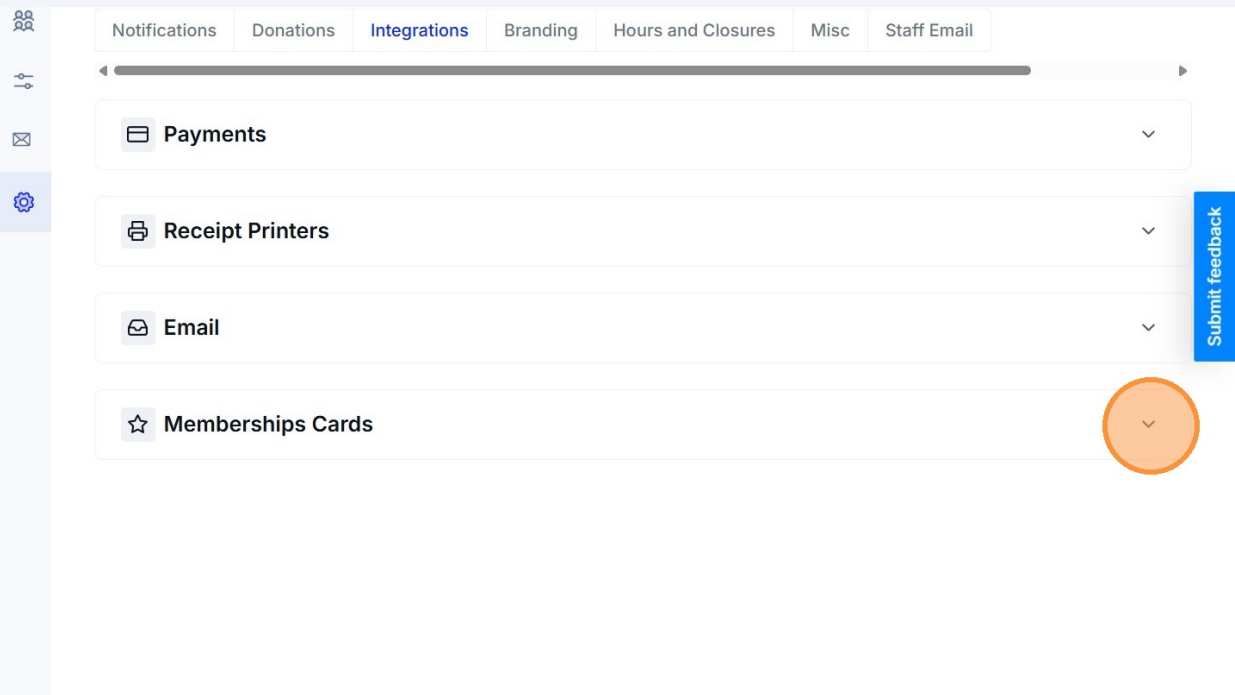

Setting Up Digital Membership Cards

Learn how to configure your organization's digital membership cards within the Muse Software portal. This guide walks you through uploading branding assets, selecting color schemes, and finalizing layout details to ensure a professional look for your members.

1 Click the blue North Star icon.

2 Click "Settings"

3 Select "Integrations" from the Setting tabs.

4 Click the caret to expand the Membership Cards section.

5 Click "Membership Card Printer" if you wish to provide members with physical cards. From here, you'll save your printer name, and image/barcode placement and margins.

Click "Save" when complete.

6

View a sample card with your configured layout, and "Test Print" to ensure the card meets your specifications.

7

Next, you'll manage the design of your Digital Membership Cards.