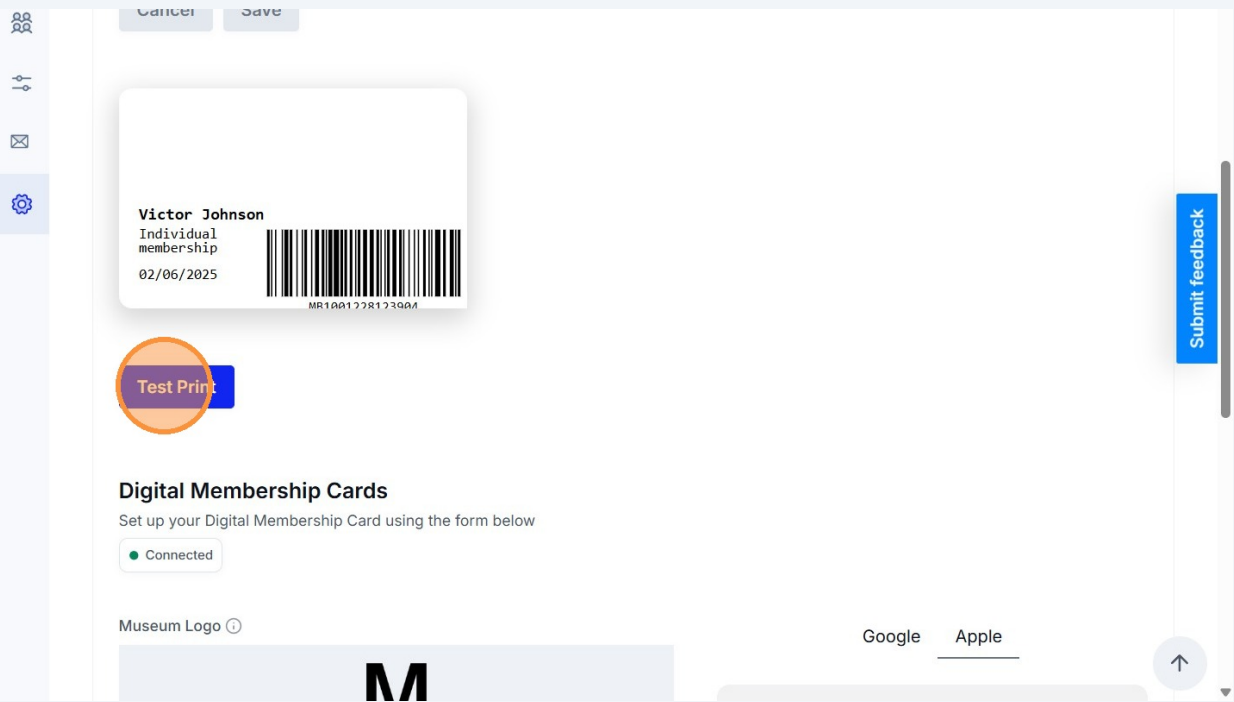

Setting Up Digital Membership Cards

Learn how to configure your organization's digital membership cards within the Muse Software portal. This guide walks you through uploading branding assets, selecting color schemes, and finalizing layout details to ensure a professional look for your members.

1 Click the blue North Star icon.

2 Click "Settings"

3 Select "Integrations" from the Setting tabs.

4 Click the caret to expand the Membership Cards section.

5 Click "Membership Card Printer" if you wish to provide members with physical cards. From here, you'll save your printer name, and image/barcode placement and margins.

Click "Save" when complete.

6

View a sample card with your configured layout, and "Test Print" to ensure the card meets your specifications.

7

Next, you'll manage the design of your Digital Membership Cards.