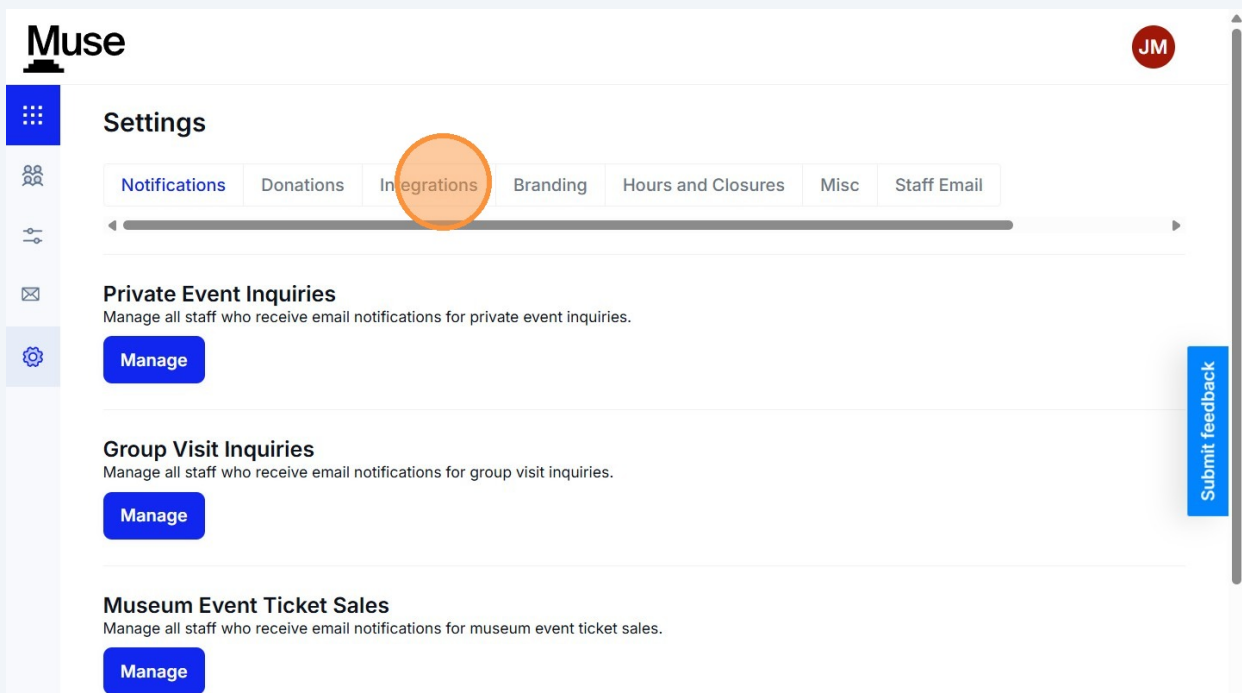

Setting Up Digital Membership Cards

Learn how to configure your organization's digital membership cards within the Muse Software portal. This guide walks you through uploading branding assets, selecting color schemes, and finalizing layout details to ensure a professional look for your members.

1 Click the blue North Star icon.

2 Click "Settings"

3 Select "Integrations" from the Setting tabs.

4 Click the caret to expand the Membership Cards section.

5 Click "Membership Card Printer" if you wish to provide members with physical cards. From here, you'll save your printer name, and image/barcode placement and margins.