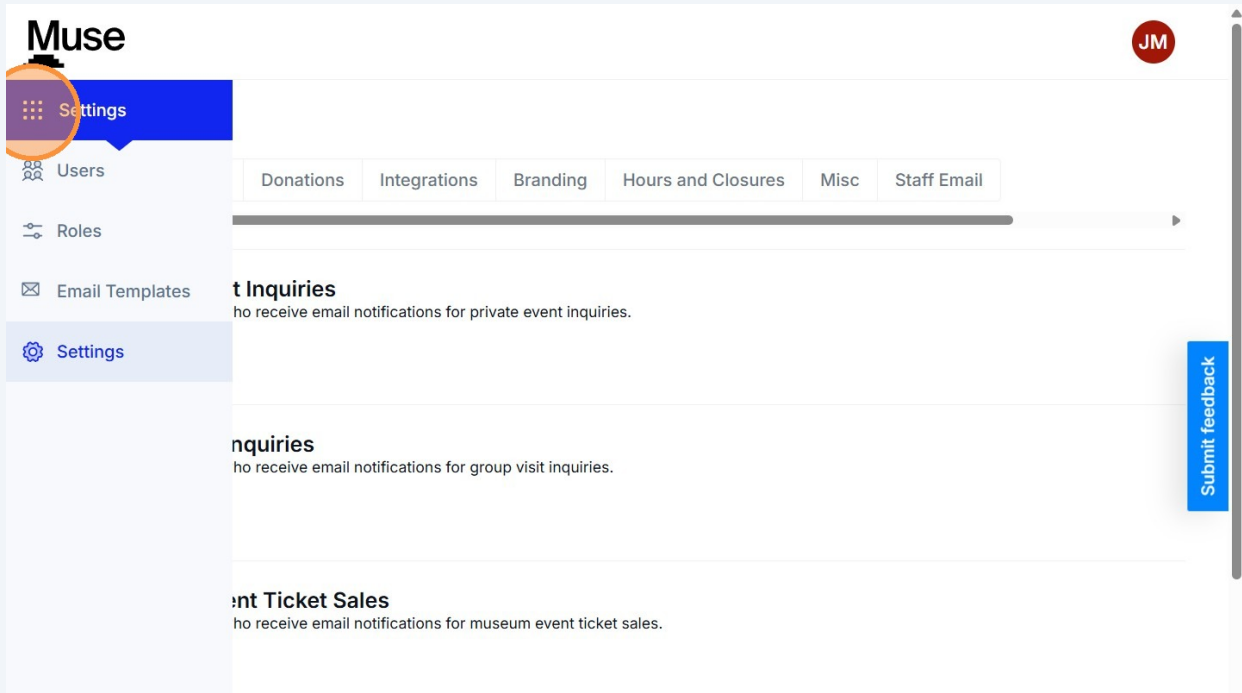

Setting Up Digital Membership Cards

Learn how to configure your organization's digital membership cards within the Muse Software portal. This guide walks you through uploading branding assets, selecting color schemes, and finalizing layout details to ensure a professional look for your members.

1 Click the blue North Star icon.

2 Click "Settings"

3 Select "Integrations" from the Setting tabs.

4 Click the caret to expand the Membership Cards section.

5 Click "Membership Card Printer" if you wish to provide members with physical cards. From here, you'll save your printer name, and image/barcode placement and margins.