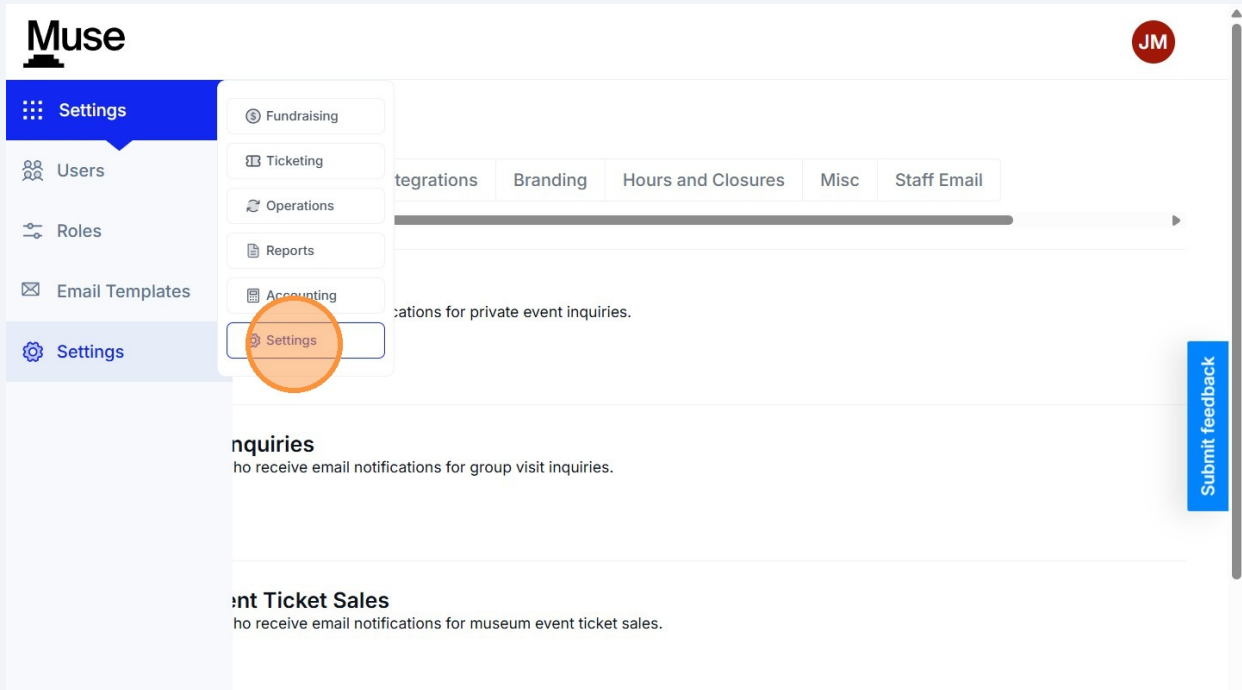

Setting Up Digital Membership Cards

Learn how to configure your organization's digital membership cards within the Muse Software portal. This guide walks you through uploading branding assets, selecting color schemes, and finalizing layout details to ensure a professional look for your members.

1 Click the blue North Star icon.

2 Click "Settings"

3 Select "Integrations" from the Setting tabs.

4 Click the caret to expand the Membership Cards section.

5 Click "Membership Card Printer" if you wish to provide members with physical cards. From here, you'll save your printer name, and image/barcode placement and margins.